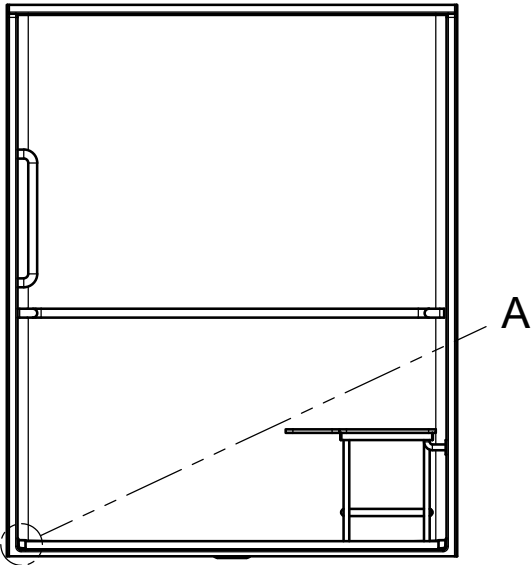

Project Name		Customer Name	
Quote Number		Date	
Customization			

Standard Features

Description	T-Shaped Rubber Shower Dam
Finish	White and Light Gray
Materials	Silicone and HDPE Plastic Endcap
Approximate Weight	2 lbs

Detail A
Scale 1:1

Model Number	Length	End Caps Included	Adhesive Included	Clear Silicone Included
EF-0060-ED	60"	Yes	Yes	Yes