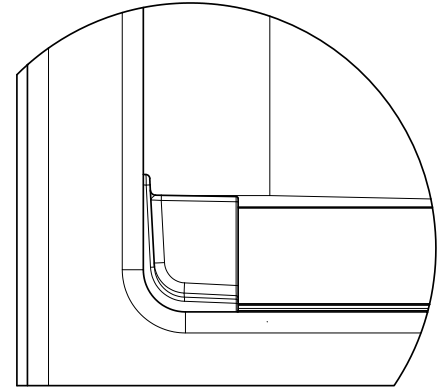

Project Name		Customer Name	
Quote Number		Date	
Customization			

Standard Features

Description	T-Shaped Rubber Shower Dam
Finish	White and Light Gray
Materials	Silicone and HDPE Plastic Endcap
Approximate Weight	2 lbs

Detail A
Scale 1:1

Model Number	Length	End Caps Included	Adhesive Included	Clear Silicone Included
EF-0060-ED	60"	Yes	Yes	Yes