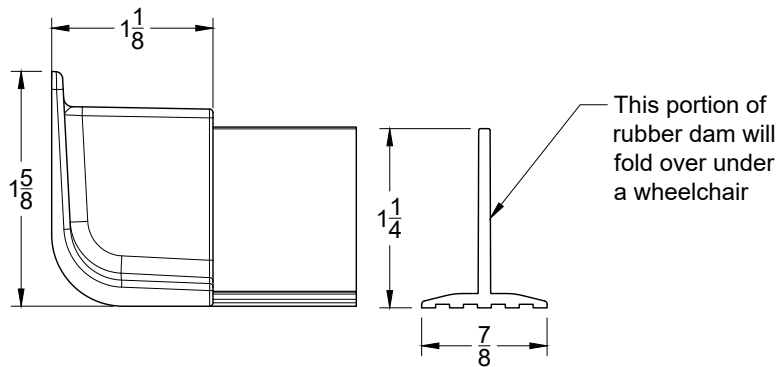

Project Name		Customer Name	
Quote Number		Date	
Customization			

Standard Features

Description	T-Shaped Rubber Shower Dam
Finish	White and Light Gray
Materials	Silicone and HDPE Plastic Endcap
Approximate Weight	2 lbs

Detail A
Scale 1:1

Model Number	Length	End Caps Included	Adhesive Included	Clear Silicone Included
EF-0060-ED	60"	Yes	Yes	Yes